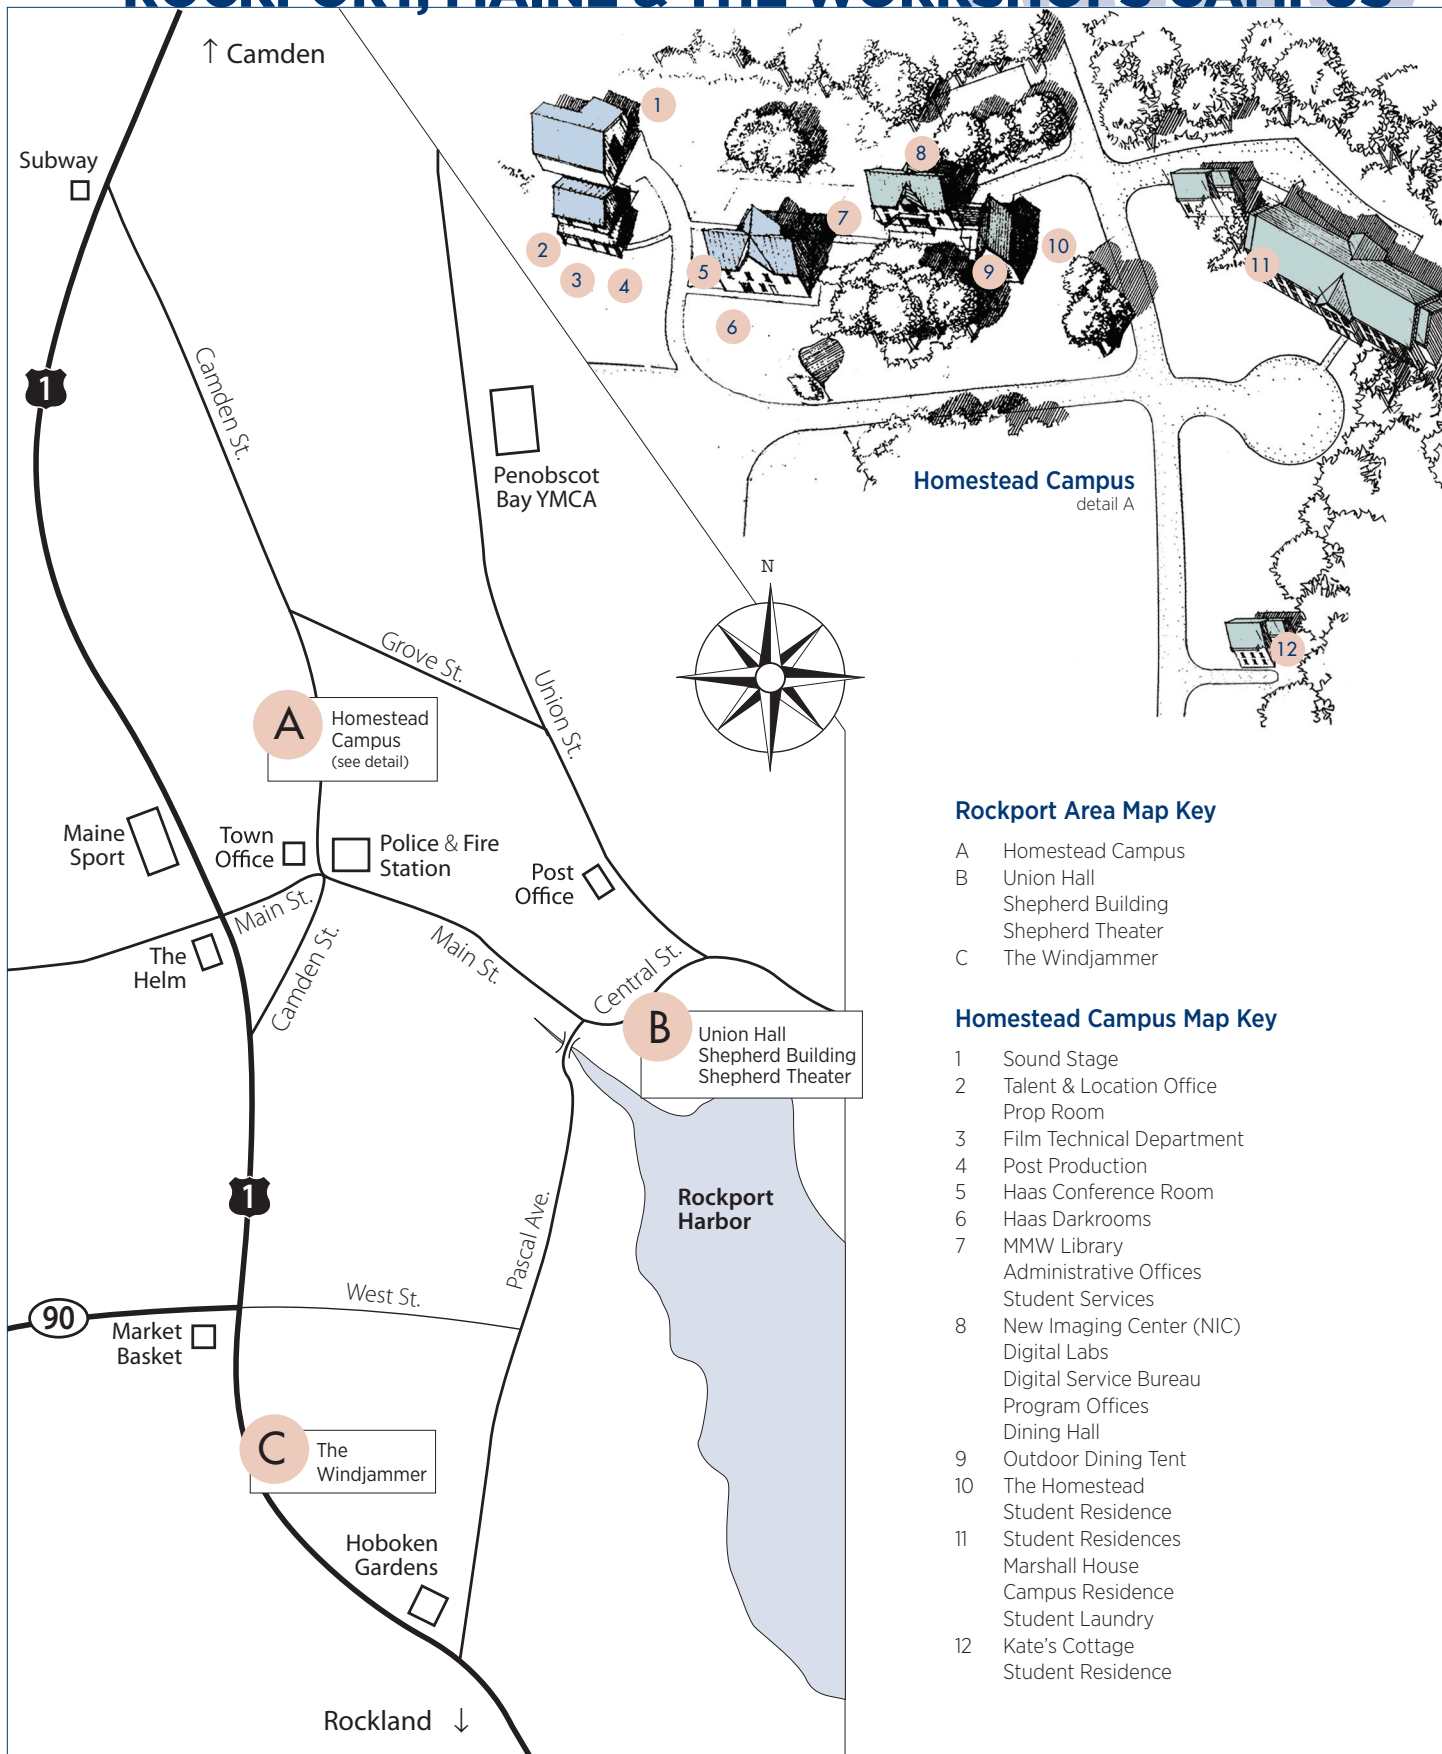

ROCKPORT, MAINE & THE WORKSHOPS CAMPUS

Rockport Area Map Key

- A Homestead Campus
- B Union Hall
Shepherd Building
Shepherd Theater
- C The Windjammer

Homestead Campus Map Key

- 1 Sound Stage
- 2 Talent & Location Office
Prop Room
- 3 Film Technical Department
- 4 Post Production
- 5 Haas Conference Room
- 6 Haas Darkrooms
- 7 MMW Library
Administrative Offices
Student Services
- 8 New Imaging Center (NIC)
Digital Labs
Digital Service Bureau
Program Offices
Dining Hall
- 9 Outdoor Dining Tent
- 10 The Homestead
Student Residence
- 11 Student Residences
Marshall House
Campus Residence
Student Laundry
- 12 Kate's Cottage
Student Residence