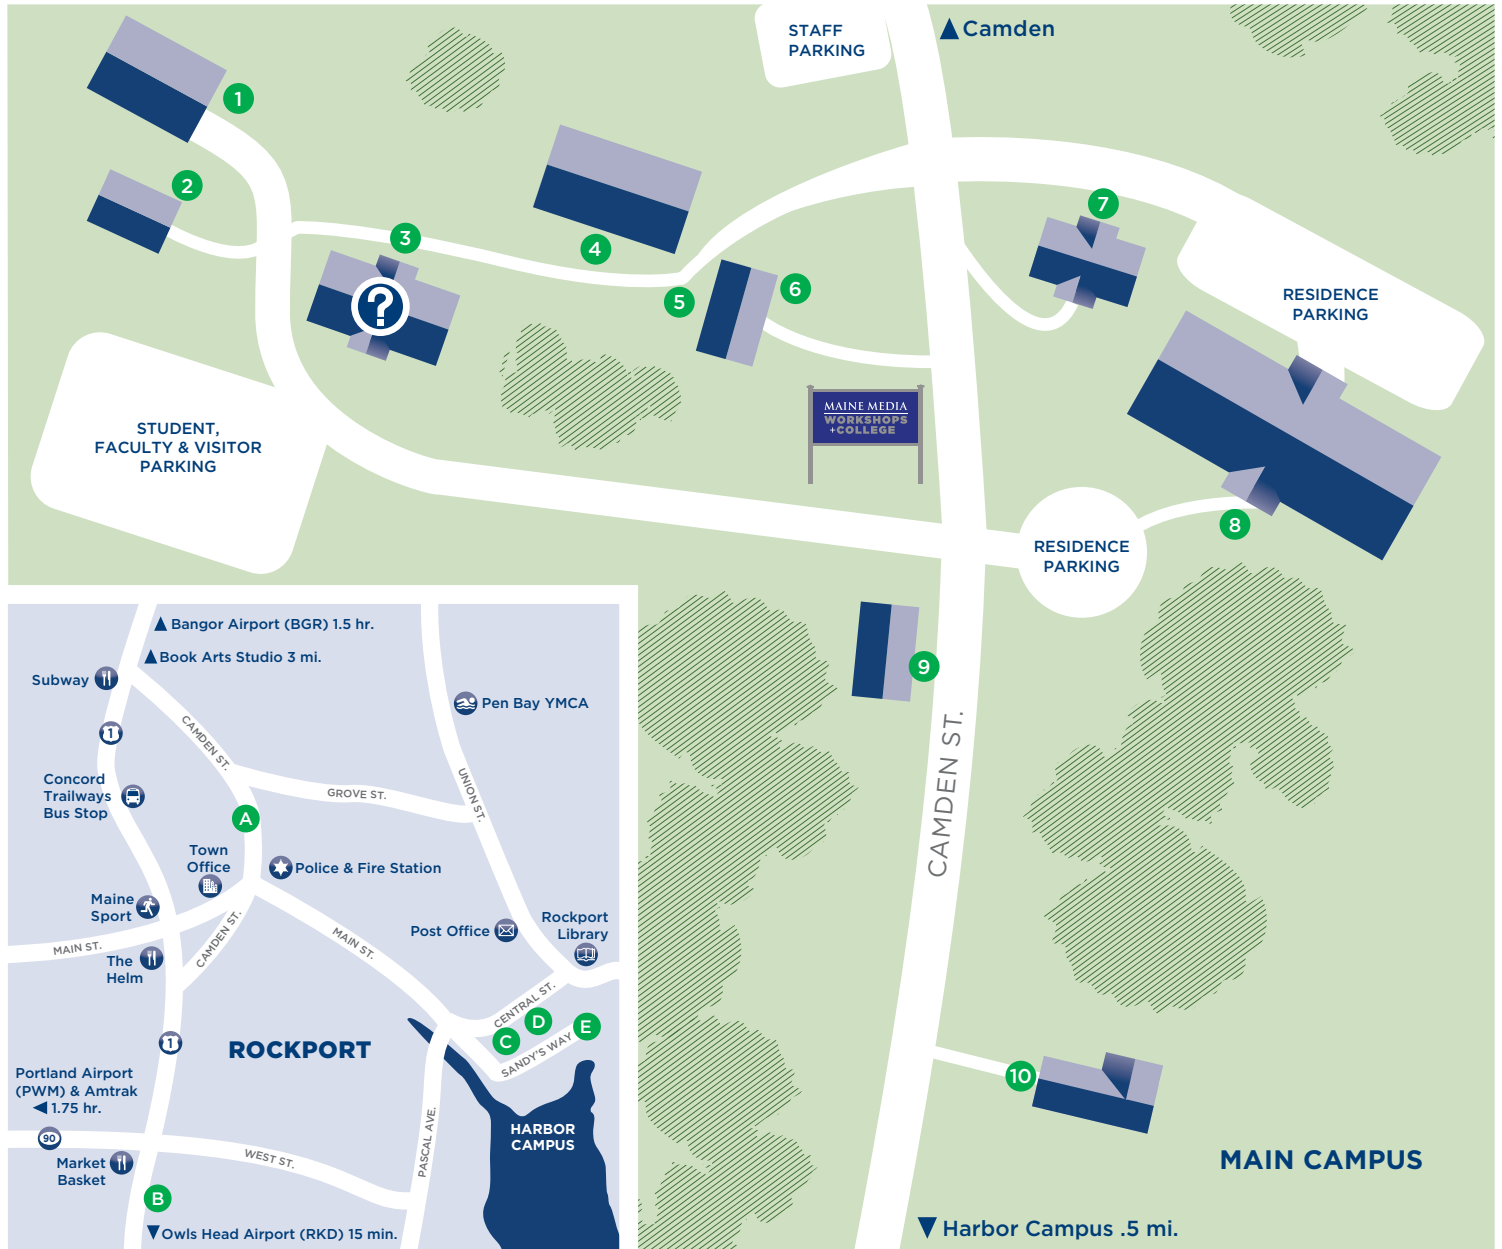

# ROCKPORT, MAINE AND THE MAINE MEDIA CAMPUS

## ROCKPORT MAP KEY

- A** Main Campus
- B** The Windjammer

## HARBOR CAMPUS MAP KEY

- C** Union Hall
  - Union Hall Theater (2nd Fl.)
  - Photography Studio (3rd Fl.)
- D** Shepherd Building
  - Maine Media Gallery (Street level)
  - Classrooms (1st & 2nd Fl.)
  - Business Offices (Street level)
- E** Shepherd Theater

## MAIN CAMPUS MAP KEY

- 1** Sound Stage
- 2** Film Center
  - Post Production (Bottom Fl.)
  - Film Technical Department (Top Fl.)
  - Talent & Locations Office (Top Fl.)
  - Prop Room (Top Fl.)
- 3** Ernst Haas Center
  - ?** Help Desk (1st Fl.)
  - Classrooms (1st Fl.)
  - Library (1st Fl.)
  - Darkrooms (Basement)
  - Administrative Offices (2nd Fl.)
- 4** New Imaging Center (NIC)
  - Darkrooms (Basement)
  - Dining Hall (1st Fl.)
  - Digital Labs (2nd Fl.)
  - Digital Services Department (2nd Fl.)
  - Program Offices (3rd Fl.)
- 5** Outdoor Dining Tent
- 6** The Homestead
- 7** Marshall House
  - Student Residence
- 8** Campus Residence
  - Student Residence
  - Student Laundry (1st Fl.)
  - Classrooms (1st Fl.)
  - Conference Room (2nd Fl.)
- 9** Ranch House
  - Student Residence
- 10** Kate's Cottage
  - Student Residence